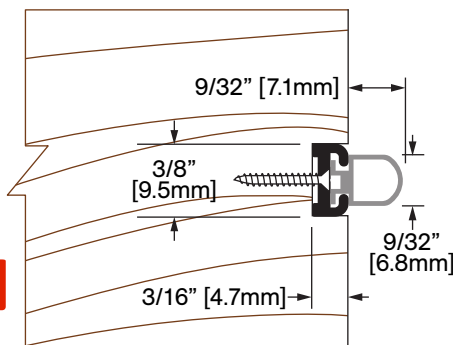

WEATHERSTRIP

Compressed size: 1/4 in [6.35 mm]

W-28

Kerf Mounted Seamless Santoprene Elastomeric Skin Seal
Available in black, brown, or white

Compressed size: 1/4 in [6.35 mm]

W-29

Screw Type: A
OPT Screw Type: B
STD Finish: Clear Anodized
OPT Finish: B.A., BL.A., White
Seamless Santoprene Elastomeric Skin Seal
Available in black, brown, or white

Compressed size: 1/4 in [6.35 mm]

W-31

Kerf Mounted Seamless Santoprene Elastomeric Skin Seal
Available in black, brown, or white

W-3 DRIP CAP

Screw Type: E
OPT Screw Type: F
STD Finish: Clear Anodized

W-87P

KERF MOUNTED PILE

W-88F

EXTRUDED ALUMINUM WITH FIN INSERT
Screw Type: P
STD Finish: Mill

W-88N

EXTRUDED ALUMINUM WITH NEOPRENE INSERT
Screw Type: P
STD Finish: Mill

W-88P

EXTRUDED ALUMINUM WITH PILE INSERT
Screw Type: P
STD Finish: Mill