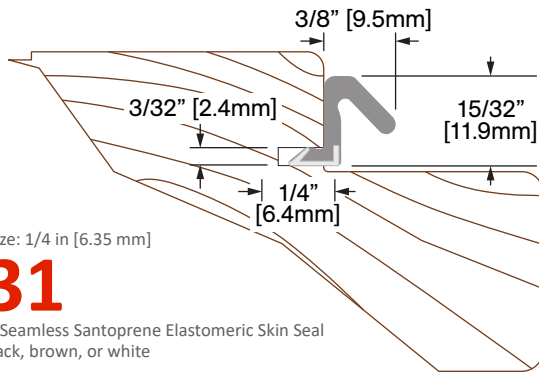

WEATHERSTRIP

Compressed size: 1/4 in [6.35 mm]

W-28

Kerf Mounted Seamless Santoprene Elastomeric Skin Seal
Available in black, brown, or white

Compressed size: 1/4 in [6.35 mm]

W-29

Screw Type: A
OPT Screw Type: B
STD Finish: Clear Anodized
OPT Finish: B.A., BL.A., White
Seamless Santoprene Elastomeric Skin Seal
Available in black, brown, or white

Compressed size: 1/4 in [6.35 mm]

W-31

Kerf Mounted Seamless Santoprene Elastomeric Skin Seal
Available in black, brown, or white

W-3 DRIP CAP

Screw Type: E
OPT Screw Type: F
STD Finish: Clear Anodized

W-87P

KERF MOUNTED PILE

W-88F

EXTRUDED ALUMINUM WITH FIN INSERT
Screw Type: P
STD Finish: Mill

W-88N

EXTRUDED ALUMINUM WITH NEOPRENE INSERT
Screw Type: P
STD Finish: Mill

W-88P

EXTRUDED ALUMINUM WITH PILE INSERT
Screw Type: P
STD Finish: Mill