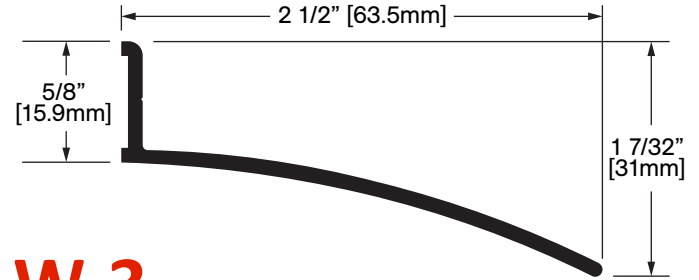

WEATHERSTRIP

Compressed size: 1/4 in [6.35 mm]

W-28

Kerf Mounted Seamless Santoprene Elastomeric Skin Seal
Available in black, brown, or white

Compressed size: 1/4 in [6.35 mm]

W-29

Screw Type: A
OPT Screw Type: B
STD Finish: Clear Anodized
OPT Finish: B.A., BL.A., White
Seamless Santoprene Elastomeric Skin Seal
Available in black, brown, or white

Compressed size: 1/4 in [6.35 mm]

W-31

Kerf Mounted Seamless Santoprene Elastomeric Skin Seal
Available in black, brown, or white

W-3 DRIP CAP

Screw Type: E
OPT Screw Type: F
STD Finish: Clear Anodized

W-87P

KERF MOUNTED PILE

W-88F

EXTRUDED ALUMINUM WITH FIN INSERT
Screw Type: P
STD Finish: Mill

W-88N

EXTRUDED ALUMINUM WITH NEOPRENE INSERT
Screw Type: P
STD Finish: Mill

W-88P

EXTRUDED ALUMINUM WITH PILE INSERT
Screw Type: P
STD Finish: Mill