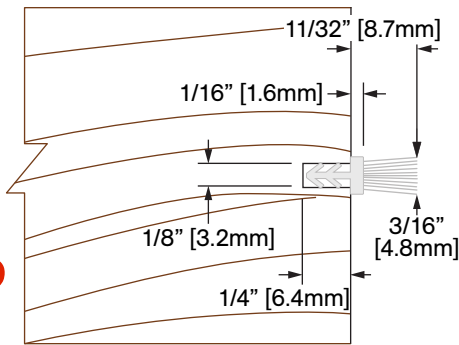

WEATHERSTRIP

Compressed size: 1/4 in [6.35 mm]

W-28

Kerf Mounted Seamless Santoprene Elastomeric Skin Seal
Available in black, brown, or white

Compressed size: 1/4 in [6.35 mm]

W-29

Screw Type: A
OPT Screw Type: B
STD Finish: Clear Anodized
OPT Finish: B.A., BL.A., White
Seamless Santoprene Elastomeric Skin Seal
Available in black, brown, or white

Compressed size: 1/4 in [6.35 mm]

W-31

Kerf Mounted Seamless Santoprene Elastomeric Skin Seal
Available in black, brown, or white

W-3 DRIP CAP

Screw Type: E
OPT Screw Type: F
STD Finish: Clear Anodized

W-87P

KERF MOUNTED PILE

W-88F

EXTRUDED ALUMINUM WITH FIN INSERT
Screw Type: P
STD Finish: Mill

W-88N

EXTRUDED ALUMINUM WITH NEOPRENE INSERT
Screw Type: P
STD Finish: Mill

W-88P

EXTRUDED ALUMINUM WITH PILE INSERT
Screw Type: P
STD Finish: Mill