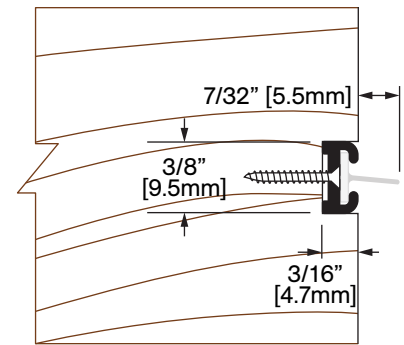

WEATHERSTRIP

Compressed size: 1/4 in [6.35 mm]

W-28

Kerf Mounted Seamless Santoprene Elastomeric Skin Seal
Available in black, brown, or white

Compressed size: 1/4 in [6.35 mm]

W-29

Screw Type: A
OPT Screw Type: B
STD Finish: Clear Anodized
OPT Finish: B.A., BL.A., White
Seamless Santoprene Elastomeric Skin Seal
Available in black, brown, or white

Compressed size: 1/4 in [6.35 mm]

W-31

Kerf Mounted Seamless Santoprene Elastomeric Skin Seal
Available in black, brown, or white

W-3 DRIP CAP

Screw Type: E
OPT Screw Type: F
STD Finish: Clear Anodized

W-87P

KERF MOUNTED PILE

W-88F

EXTRUDED ALUMINUM WITH FIN INSERT
Screw Type: P
STD Finish: Mill

W-88N

EXTRUDED ALUMINUM WITH NEOPRENE INSERT
Screw Type: P
STD Finish: Mill

W-88P

EXTRUDED ALUMINUM WITH PILE INSERT
Screw Type: P
STD Finish: Mill