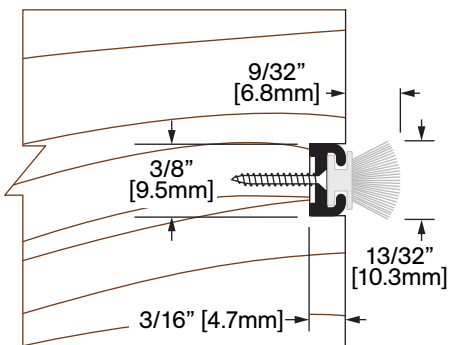

WEATHERSTRIP

Compressed size: 1/4 in [6.35 mm]

W-28

Kerf Mounted Seamless Santoprene Elastomeric Skin Seal
Available in black, brown, or white

Compressed size: 1/4 in [6.35 mm]

W-29

Screw Type: A
OPT Screw Type: B
STD Finish: Clear Anodized
OPT Finish: B.A., BL.A., White
Seamless Santoprene Elastomeric Skin Seal
Available in black, brown, or white

Compressed size: 1/4 in [6.35 mm]

W-31

Kerf Mounted Seamless Santoprene Elastomeric Skin Seal
Available in black, brown, or white

W-3 DRIP CAP

Screw Type: E
OPT Screw Type: F
STD Finish: Clear Anodized

W-87P

KERF MOUNTED PILE

W-88F

EXTRUDED ALUMINUM WITH FIN INSERT
Screw Type: P
STD Finish: Mill

W-88N

EXTRUDED ALUMINUM WITH NEOPRENE INSERT
Screw Type: P
STD Finish: Mill

W-88P

EXTRUDED ALUMINUM WITH PILE INSERT
Screw Type: P
STD Finish: Mill