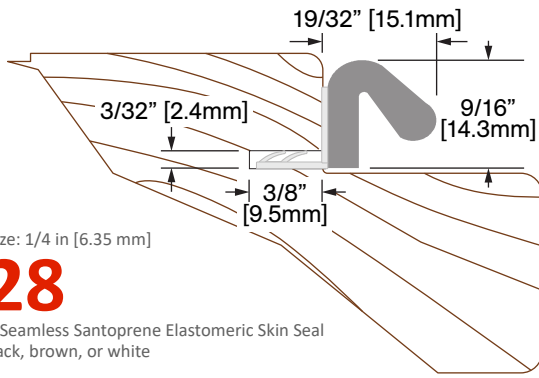

WEATHERSTRIP

Compressed size: 1/4 in [6.35 mm]

W-28

Kerf Mounted Seamless Santoprene Elastomeric Skin Seal
Available in black, brown, or white

Compressed size: 1/4 in [6.35 mm]

W-29

Screw Type: A
OPT Screw Type: B
STD Finish: Clear Anodized
OPT Finish: B.A., BL.A., White
Seamless Santoprene Elastomeric Skin Seal
Available in black, brown, or white

Compressed size: 1/4 in [6.35 mm]

W-31

Kerf Mounted Seamless Santoprene Elastomeric Skin Seal
Available in black, brown, or white

W-3 DRIP CAP

Screw Type: E
OPT Screw Type: F
STD Finish: Clear Anodized

W-87P

KERF MOUNTED PILE

W-88F

EXTRUDED ALUMINUM WITH FIN INSERT
Screw Type: P
STD Finish: Mill

W-88N

EXTRUDED ALUMINUM WITH NEOPRENE INSERT
Screw Type: P
STD Finish: Mill

W-88P

EXTRUDED ALUMINUM WITH PILE INSERT
Screw Type: P
STD Finish: Mill