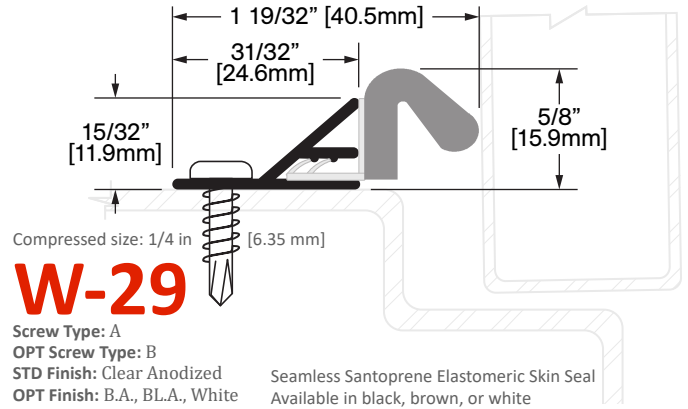

WEATHERSTRIP

Compressed size: 1/4 in [6.35 mm]

W-28

Kerf Mounted Seamless Santoprene Elastomeric Skin Seal
Available in black, brown, or white

Compressed size: 1/4 in [6.35 mm]

W-29

Screw Type: A
OPT Screw Type: B
STD Finish: Clear Anodized
OPT Finish: B.A., BL.A., White
Seamless Santoprene Elastomeric Skin Seal
Available in black, brown, or white

Compressed size: 1/4 in [6.35 mm]

W-31

Kerf Mounted Seamless Santoprene Elastomeric Skin Seal
Available in black, brown, or white

W-3 DRIP CAP

Screw Type: E
OPT Screw Type: F
STD Finish: Clear Anodized

W-87P

KERF MOUNTED PILE

W-88F

EXTRUDED ALUMINUM WITH FIN INSERT
Screw Type: P
STD Finish: Mill

W-88N

EXTRUDED ALUMINUM WITH NEOPRENE INSERT
Screw Type: P
STD Finish: Mill

W-88P

EXTRUDED ALUMINUM WITH PILE INSERT
Screw Type: P
STD Finish: Mill